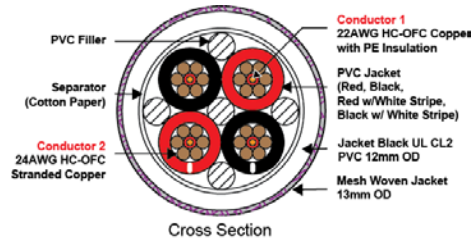

6SP-B

Description

Tributaries 6SP-B is a high-performance star Quad Speaker cable made by hand in Orlando, Florida. The 6SP-B is designed with heavy 14AWG High Conductivity Oxygen-Free (HC-OFC) copper conductors that are terminated with Series 6 spring clip banana plugs. The conductors have a unique individually insulated dual-gauge configuration for superior sound clarity. The 6SP-B is available in each and is stocked in 4ft, 6ft, 8ft, 10ft and 12ft lengths with custom lengths available

Features

- Hand-assembled in Orlando, Florida, USA
- Tributaries Star Quad SP6BW Speaker wire reduces cables inductance & distortion
- 14AWG HC-OFC copper conductors for superior signal transfer
- Sophisticated multi-gauge design for superior bass and midrange
- Insulated solid conductor eliminates strand interaction / distortion with stranded bundles
- Gold-plated solid brass spring clip banana plug connectors
- Decorative woven jacket over a UL® CL2 PVC jacket
- Available in custom lengths, sold by each

Terminations

The 6SP is terminated with red & black Series 6 spring clip banana plug connectors. The wires are secured by dual screw terminals in Orlando, Florida.

Conductor

Construction	14AWG
Material	HC-OFC Copper

6SP-B

Outside Diameter

13mm (12mm without decorative woven mesh)

Notes

While Tributaries has made every reasonable effort to ensure the accuracy of these specifications, information contained herein may be subject to error and omission and to change without notice. Tributaries provides these specifications on an "AS IS" basis, with no representations or warranties, whether express, statutory or implied.