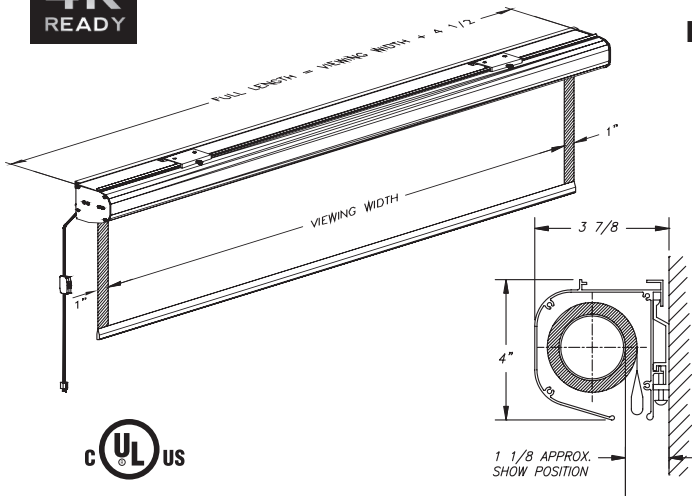

Elegante Motorized

Plug-and-View Motorized Screen Wall or Ceiling Mount

4K
READY

Features:

- VUTEC EMS™ (EZ-Mounting System) & top support bracket included
- Ribbed aluminum roller featuring VUTEC's FRSTM™ (Fabric Relief Step)
- **Convenient in-line plug & 3-position in-line switch**
- Standard 6" of black leader set at 6" available ONLY in 4:3, 16:9 and 16:10 formats
- Standard 1" vertical black borders
- Integrates with most VUTEC control systems