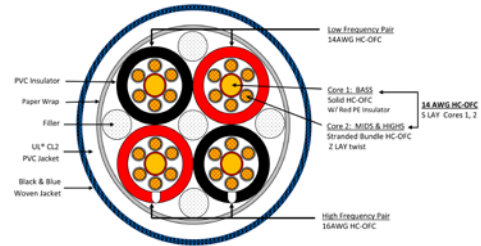

4SP-B

Description

Tributaries 4SP-B is a high-performance star Quad Speaker cable made by hand in Orlando, Florida. The 4SP-L is designed with two 14AWG and two 16AWG AWG High Conductivity Oxygen-Free (HC-OFC) copper conductors that are terminated with Series 4 banana plugs. The conductors have a unique individually insulated dual-gauge configuration for superior sound clarity. The 4SP-L is available in each and is stocked in 4ft, 6ft, 8ft, 10ft and 12ft lengths with custom lengths available

Features

- Hand-assembled in Orlando, Florida, USA
- Tributaries Star Quad SP4BW Speaker wire reduces cables inductance & distortion
- Two 14AWG + two 16AWG = 12AWG HC-OFC copper conductors for superior signal transfer
- Sophisticated multi-gauge design for superior bass and midrange
- Insulated solid conductor eliminates strand interaction / distortion with stranded bundles
- Gold-plated solid brass Series 4 banana plug connectors
- Decorative woven jacket over a UL® CL2 PVC jacket
- Available in custom lengths, sold by each

Decorative Outside Jacket Cover	Woven Mesh Black with Blue
UL® CL2 Rated Jacket Color	Black
Material	PVC – Polyvinyl Chloride

4SP-B

Outside Diameter **13mm (12mm without decorative woven mesh)**

Notes

While Tributaries has made every reasonable effort to ensure the accuracy of these specifications, information contained herein may be subject to error and omission and to change without notice. Tributaries provides these specifications on an "AS IS" basis, with no representations or warranties, whether express, statutory or implied.