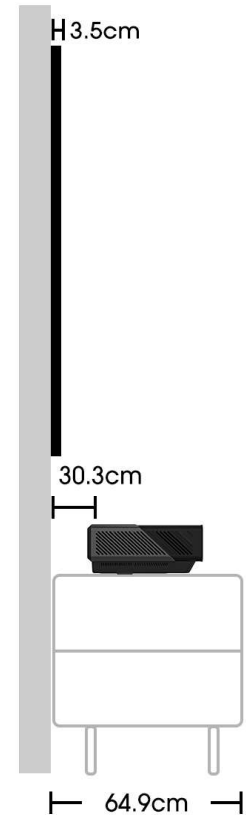

## Part II Recommended installation measurement

100"  
L9G/H

Screen size \* : 225.7×128.8×3.5cm

Console size: 61×34.6×15.5cm

Stand Recommended Height: 50cm

\*Screen Size for DLT100-A

Screen Size for DLT100-B: 225×128×3cm