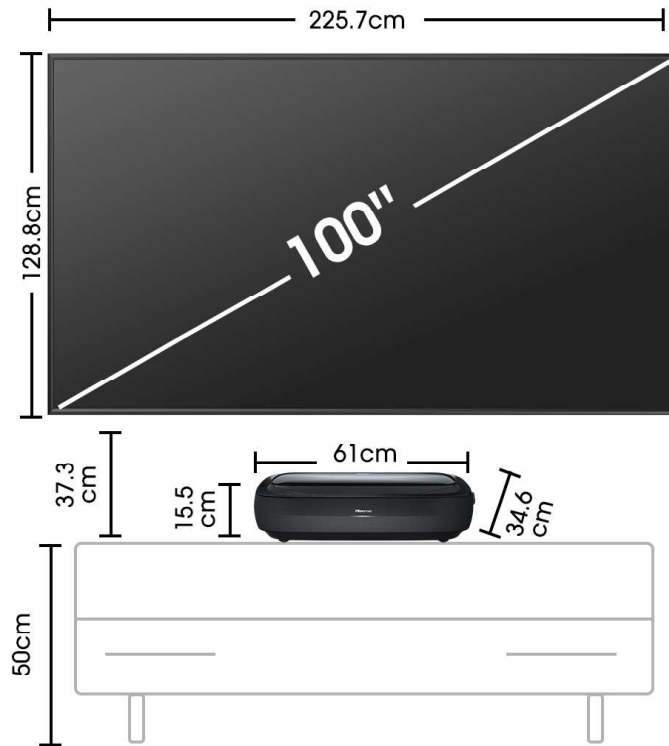

## Part II Recommended installation measurement

100"  
L9G/H

Screen size \* : 225.7×128.8×3.5cm

Console size: 61×34.6×15.5cm

Stand Recommended Height: 50cm

\*Screen Size for DLT100-A

Screen Size for DLT100-B: 225×128×3cm